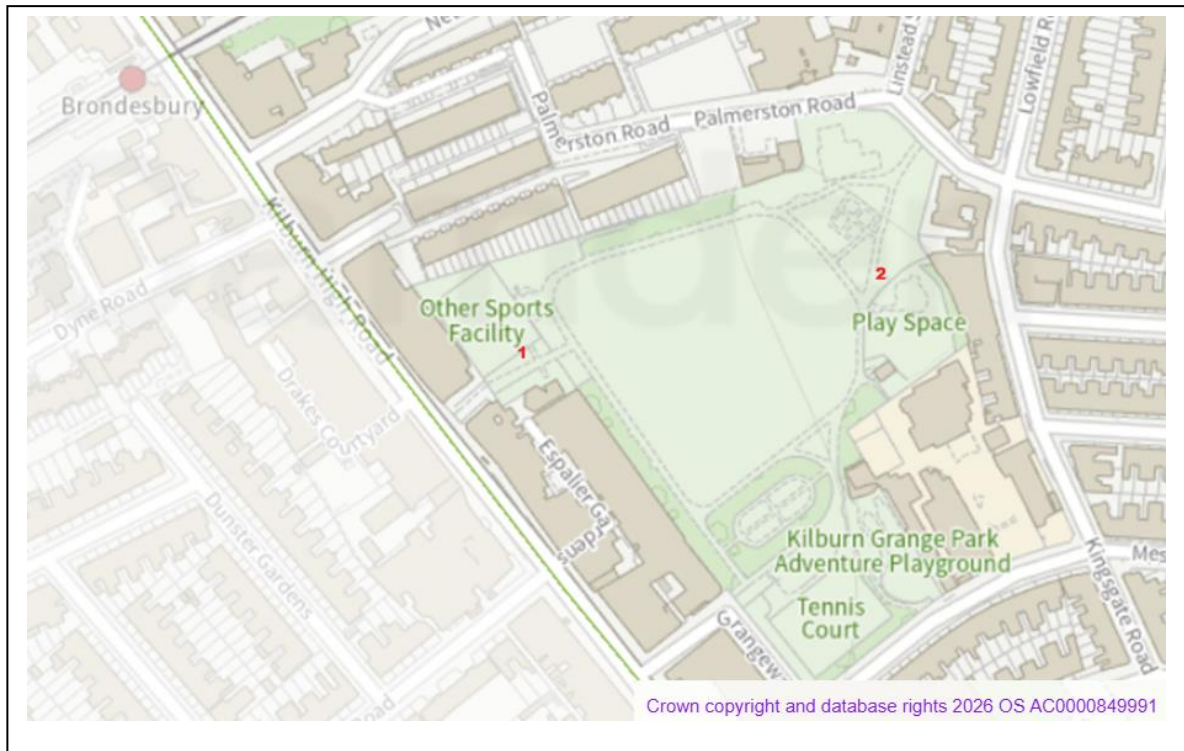

Options for pitch locations in Kilburn Grange Park

The map below shows where pitch locations 1 and 2 are in Kilburn Grange Park

Location 1:

Hard standing area off of a main entrance to the park from Kilburn High Road adjacent to the Multi Use Games Area. There is access to electricity and water from the building on the other side of the main path.

Location 2:

On hard standing area off of a main path running through Kilburn Grange Park adjacent to the children's play area and community food growing area. There isn't access to electricity but there is access to water from a building in the play area.