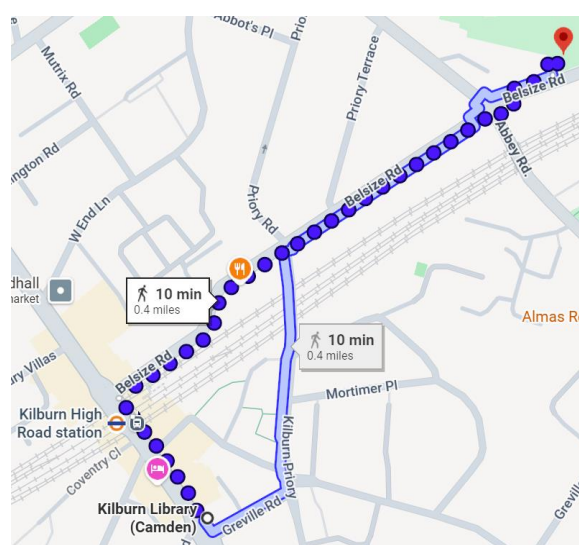

You will be able to borrow books from the pop-up library.
For public PC access, your nearest Camden Library branches are:

Swiss Cottage Library, NW3 3HA
West Hampstead Library, NW6 1AU

For further information about our usual opening hours visit
www.camden.gov.uk/libraries or
phone **020 7974 4444**